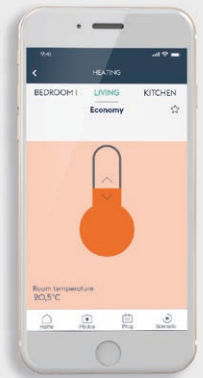

ECO 1500D/IP44/PC/RZ/6630/70