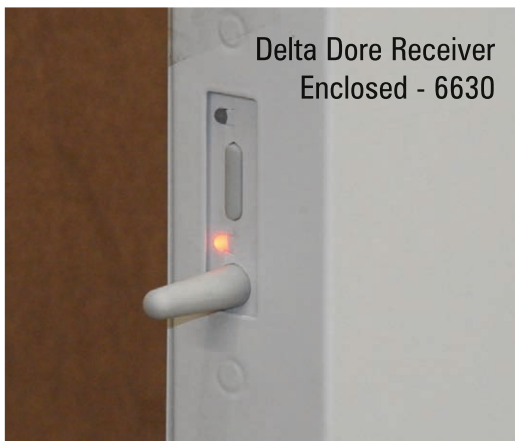

RAL COLOUR OPTIONS

	RAL 1014 IVORY
	RAL 1015 LIGHT IVORY
	RAL 5008 GREY BLUE
	RAL 3003 RUBY RED
	RAL 9010 PURE WHITE
	RAL 5002 ULTRAMARINE BLUE

	RAL 5015 SKY BLUE
	RAL 6019 PASTEL GREEN
	RAL 6034 PASTEL TURQUOISE
	RAL 7016 ANTHRACITE GREY
	RAL 9005 SILVER GREY
	RAL 7024 GRAPHITE GREY

	RAL 7032 PEBBLE GREY
	RAL 7047 TELE GREY 4
	RAL 8004 COPPER BROWN
	RAL 8017 CHOCOLATE BROWN
	RAL 9001 CREAM
	RAL 9005 BLACK

ACCESSORIES