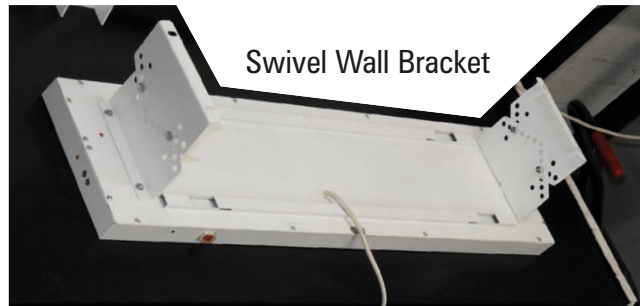

RAL COLOUR OPTIONS

	RAL 1014 IVORY
	RAL 1015 LIGHT IVORY
	RAL 5008 GREY BLUE
	RAL 3003 RUBY RED
	RAL 9010 PURE WHITE
	RAL 5002 ULTRAMARINE BLUE

	RAL 5015 SKY BLUE
	RAL 6019 PASTEL GREEN
	RAL 6034 PASTEL TURQUOISE
	RAL 7016 ANTHRACITE GREY
	RAL 9005 SILVER GREY
	RAL 7024 GRAPHITE GREY

	RAL 7032 PEBBLE GREY
	RAL 7047 TELE GREY 4
	RAL 8004 COPPER BROWN
	RAL 8017 CHOCOLATE BROWN
	RAL 9001 CREAM
	RAL 9005 BLACK

ACCESSORIES